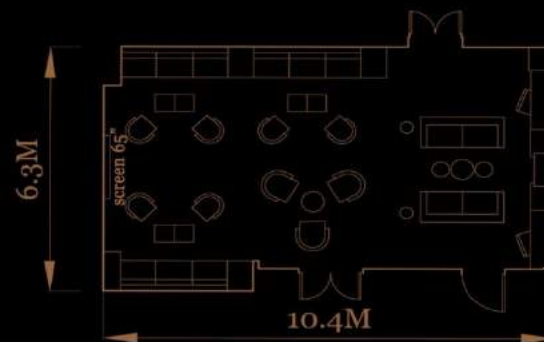

Floor Plan

ARBOR LOUNGE

The Arbor Lounge is our luxurious 30 seater screening room complete with the next generation of digital cinema technology and 7.1 Dolby Surround Sound.

This private cinema is ideal for theatre-style meetings, presentations and movie viewing, and offers graduated velvet cushioning seating with rests for your drinks providing the real cinema experience.

The Lane Bar is adjacent to the Arbor Lounge and is the perfect place to enjoy canapés or a delightful dinner before or after a screening.

GROUND FLOOR
LOUNGE OPTION

GROUND FLOOR
CINEMA OPTION

Room Dimensions

Max capacity 25 "T" style

Width	: 8m	Height	: 3m
Length	: 13m	Total Floor Space	: 104m