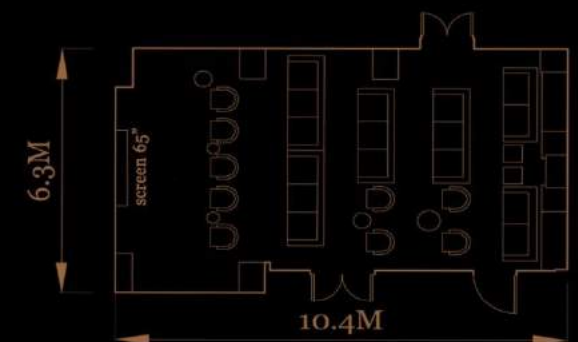

Floor Plan

ARBOR LOUNGE

The Arbor Lounge is our luxurious 30 seater screening room complete with the next generation of digital cinema technology and 7.1 Dolby Surround Sound.

This private cinema is ideal for theatre-style meetings, presentations and movie viewing, and offers graduated velvet cushioning seating with rests for your drinks providing the real cinema experience.

The Lane Bar is adjacent to the Arbor Lounge and is the perfect place to enjoy canapés or a delightful dinner before or after a screening.

GROUND FLOOR
LOUNGE OPTION

GROUND FLOOR
CINEMA OPTION

Room Dimensions

Max capacity 25 "T" style

Width	: 8m	Height	: 3m
Length	: 13m	Total Floor Space	: 104m